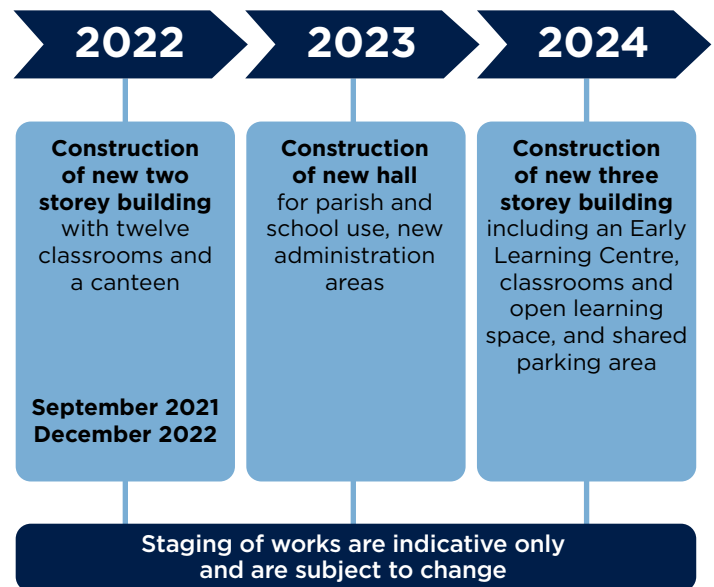

SACRED HEART

Catholic Primary School

MATRAVILLE

Sacred Heart Catholic Primary School Matraville **MASTERPLAN UPDATE**

Welcome to Sacred Heart Catholic Primary School. Our state-of-the-art, two-stream school offers:

- A values-based education with strong links to the community of Pagewood and Matraville
- A commitment to excellence in teaching and learning to help our students thrive and succeed
- Flexible learning spaces
- A beautiful leafy playground with plenty of space to learn through play and interact with friends
- Specialist Art, Music, Dance and Sport Teachers
- Japanese lessons
- On-site canteen
- Sensory garden
- Play equipment
- On-site before and after school care.

During 2023, construction of Stage 2 will begin. This will include:

- Parish/School hall
- Administrative areas.

During 2024, construction of Stage 3 will commence. This will include:

- A new three-storey building
  Early Learning Centre
  (catering to 2-5 year olds)
- Classrooms and open learning spaces
- Shared parking area.

TIMELINE